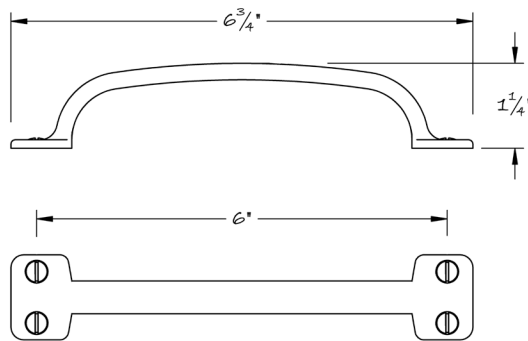

LOWE HARDWARE

No. 7606-6"

---

*Available in any of our yacht-quality electroplated or patinated finishes.*

• DESIGNED, MANUFACTURED & HAND FINISHED IN MAINE SINCE 1977 •

73 SPRING STREET NEW YORK, NY 10012 (212) 390-0660