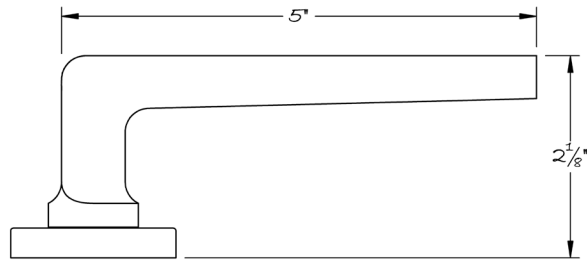

LOWE HARDWARE

No. 6612

---

*Available in any of our yacht-quality electroplated or patinated finishes.*

• DESIGNED, MANUFACTURED & HAND FINISHED IN MAINE SINCE 1977 •

73 SPRING STREET NEW YORK, NY 10012 (212) 390-0660