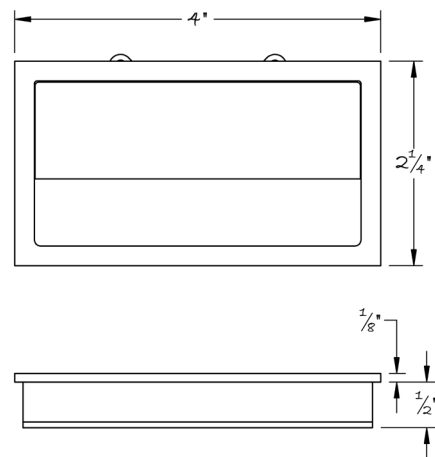

LOWE HARDWARE

No. 3122

---

*Available in any of our yacht-quality electroplated or patinated finishes.*

• DESIGNED, MANUFACTURED & HAND FINISHED IN MAINE SINCE 1977 •

73 SPRING STREET NEW YORK, NY 10012 (212) 390-0660