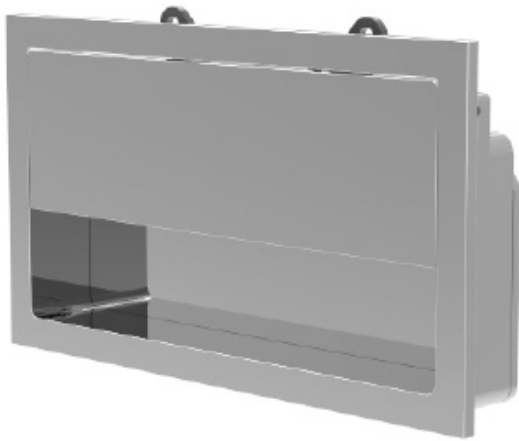

LOWE HARDWARE

No. 3122

---

*Available in any of our yacht-quality electroplated or patinated finishes.*

• DESIGNED, MANUFACTURED & HAND FINISHED IN MAINE SINCE 1977 •

73 SPRING STREET NEW YORK, NY 10012 (212) 390-0660