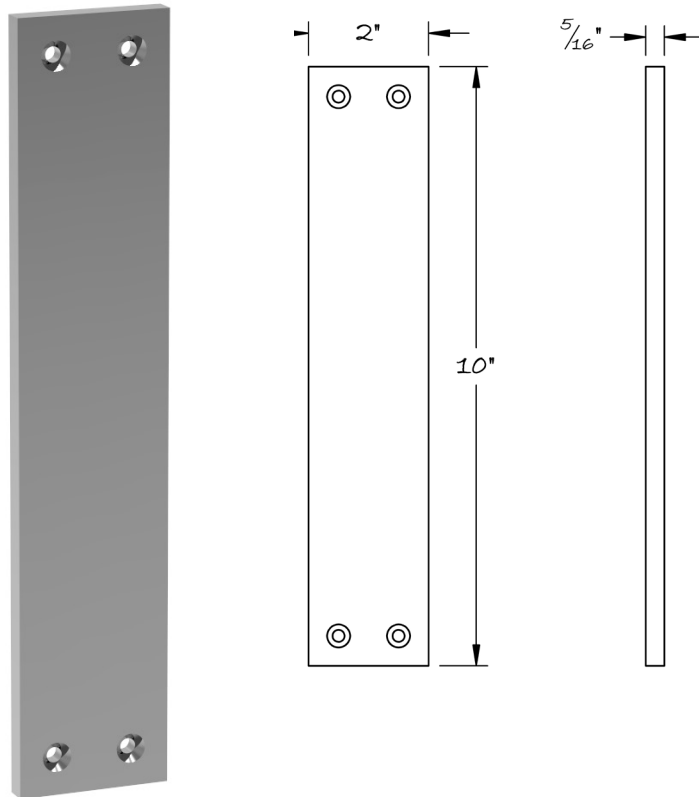

LOWE HARDWARE

No. 1517

PUSH PLATE

*Available in any of our yacht-quality electroplated or patinated finishes.*

• DESIGNED, MANUFACTURED & HAND FINISHED IN MAINE SINCE 1977 •

73 SPRING STREET NEW YORK, NY 10012 (212) 390-0660