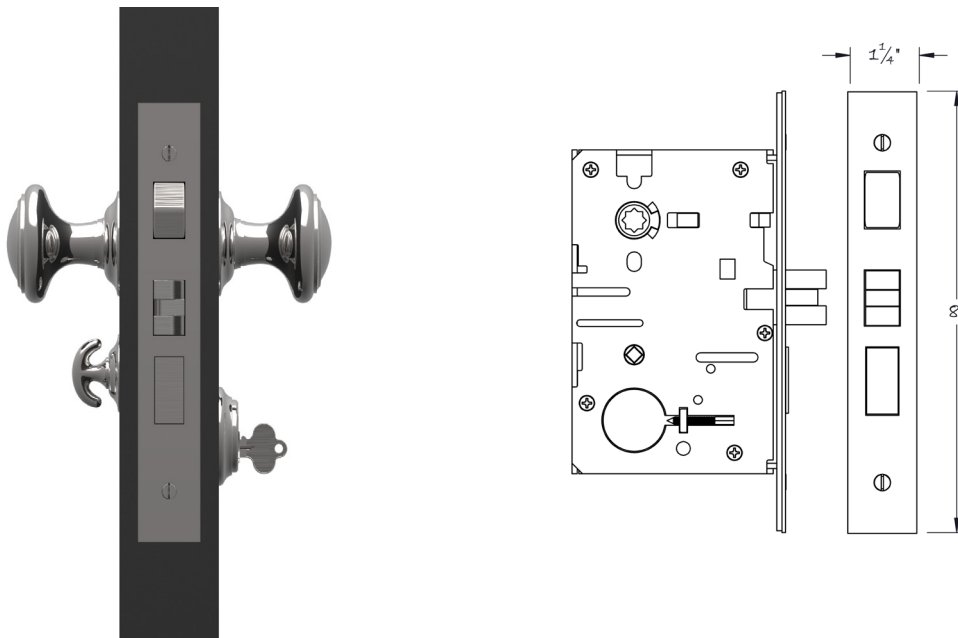

LOWE HARDWARE

No. 148USD

*Available in any of our yacht-quality electroplated or patinated finishes.*

• DESIGNED, MANUFACTURED & HAND FINISHED IN MAINE SINCE 1977 •

73 SPRING STREET NEW YORK, NY 10012 (212) 390-0660