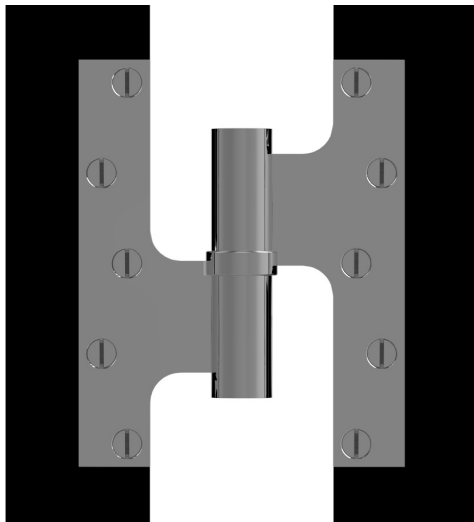

LOWE HARDWARE

No. 8306

*Available in all of our yacht quality finishes.*

• DESIGNED, MANUFACTURED & HAND FINISHED IN MAINE SINCE 1977 •

73 SPRING STREET NEW YORK, NY 10012 (212) 390-0660

WWW.LOWE-HARDWARE.COM