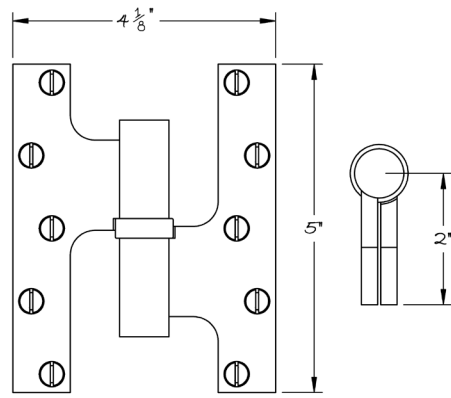

LOWE HARDWARE

No. 8306

*Available in all of our yacht quality finishes.*

• DESIGNED, MANUFACTURED & HAND FINISHED IN MAINE SINCE 1977 •

73 SPRING STREET NEW YORK, NY 10012 (212) 390-0660

WWW.LOWE-HARDWARE.COM