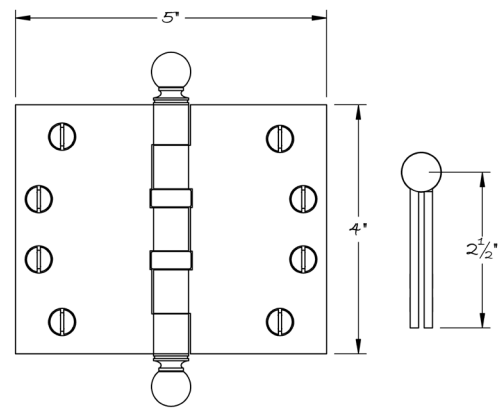

LOWE HARDWARE

No. 8044-5BB

---

*Available in any of our yacht-quality electroplated or patinated finishes.*

• DESIGNED, MANUFACTURED & HAND FINISHED IN MAINE SINCE 1977 •

73 SPRING STREET NEW YORK, NY 10012 (212) 390-0660