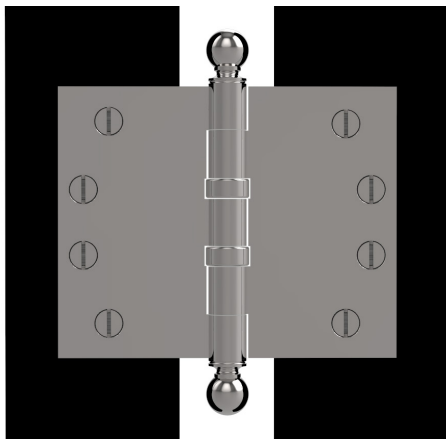

LOWE HARDWARE

No. 8044-5BB

---

*Available in any of our yacht-quality electroplated or patinated finishes.*

• DESIGNED, MANUFACTURED & HAND FINISHED IN MAINE SINCE 1977 •

73 SPRING STREET NEW YORK, NY 10012 (212) 390-0660