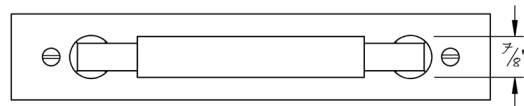

LOWE HARDWARE

No. 6541P

PULL

*Our modern 6541P pull is shown here with our No. 5087 thumbturn and coordinating escutcheon.
Available in any of our yacht quality finishes.*

• DESIGNED, MANUFACTURED & HAND FINISHED IN MAINE SINCE 1977 •