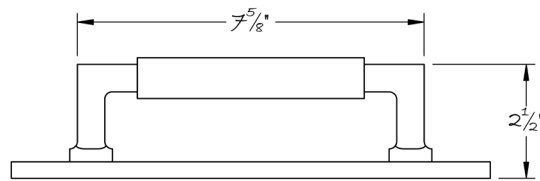

LOWE HARDWARE

No. 6541P

PULL

*Our modern 6541P pull is shown here with our No. 5087 thumbturn and coordinating escutcheon.
Available in any of our yacht quality finishes.*

• DESIGNED, MANUFACTURED & HAND FINISHED IN MAINE SINCE 1977 •