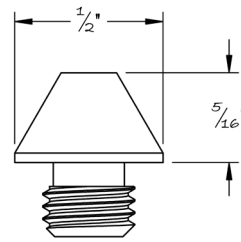

LOWE HARDWARE

No. 8614

---

*Available in any of our yacht quality electroplated or patinated finishes.*

• DESIGNED, MANUFACTURED & HAND FINISHED IN MAINE SINCE 1977 •

73 SPRING STREET NEW YORK, NY 10012 (212) 390-0660