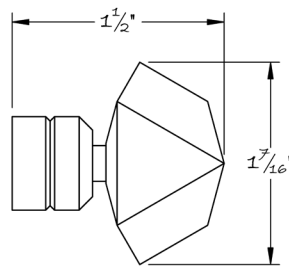

LOWE HARDWARE

No. 5604PC

---

• DESIGNED, MANUFACTURED & HAND FINISHED IN MAINE SINCE 1977 •

73 SPRING STREET NEW YORK, NY 10012 (212) 390-0660

WWW.LOWE-HARDWARE.COM