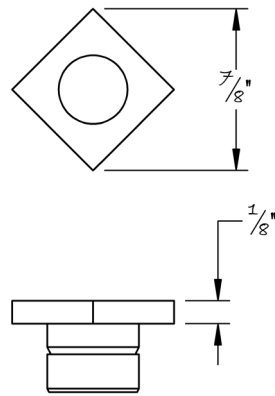

LOWE HARDWARE

No. 4814

---

*Available in any of our yacht quality electroplated or patinated finishes.*

• DESIGNED, MANUFACTURED & HAND FINISHED IN MAINE SINCE 1977 •

73 SPRING STREET NEW YORK, NY 10012 (212) 390-0660