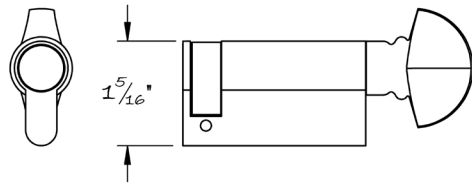

LOWE HARDWARE

No. 4301

*Lowe No. 4301 is available in lengths to suit your application.
Available in any of our yacht-quality electroplated or patinated finishes.*

• DESIGNED, MANUFACTURED & HAND FINISHED IN MAINE SINCE 1977 •