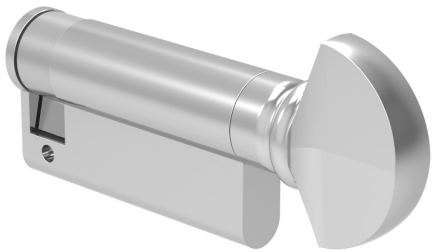

LOWE HARDWARE

No. 4301

*Lowe No. 4301 is available in lengths to suit your application.
Available in any of our yacht-quality electroplated or patinated finishes.*

• DESIGNED, MANUFACTURED & HAND FINISHED IN MAINE SINCE 1977 •