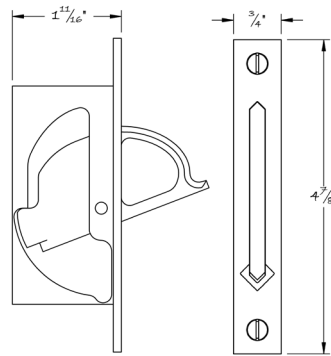

LOWE HARDWARE

No. 4004

POCKET DOOR EDGE PULL

*An elegant design with only one moving part and no springs.
Simply push bottom of the rotating pull in and the top pops out.
Gravity constantly wants to rotate pull back down to its stored position.
Case measures 1/2" thick. Square or round faceplate ends available.
Available in all finishes.*