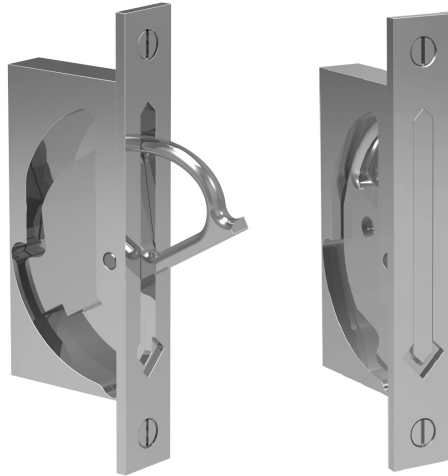

LOWE HARDWARE

No. 4004

POCKET DOOR EDGE PULL

*An elegant design with only one moving part and no springs.
Simply push bottom of the rotating pull in and the top pops out.
Gravity constantly wants to rotate pull back down to its stored position.
Case measures 1/2" thick. Square or round faceplate ends available.
Available in all finishes.*