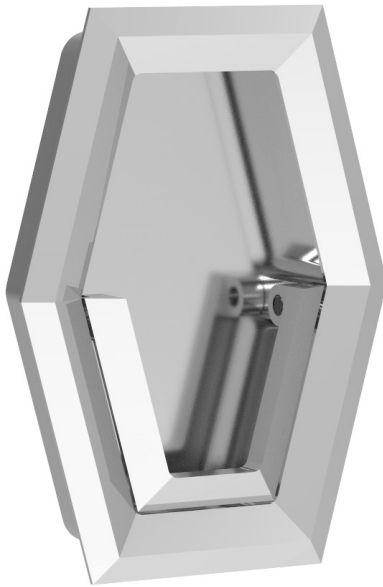

LOWE HARDWARE

No. 3134DR

---

*Available in any of our yacht quality electroplated or patinated finishes.*

• DESIGNED, MANUFACTURED & HAND FINISHED IN MAINE SINCE 1977 •

73 SPRING STREET NEW YORK, NY 10012 (212) 390-0660