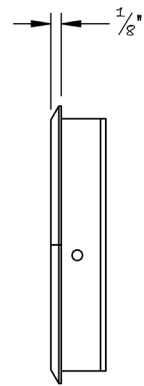

LOWE HARDWARE

No. 3134DR

---

*Available in any of our yacht quality electroplated or patinated finishes.*

• DESIGNED, MANUFACTURED & HAND FINISHED IN MAINE SINCE 1977 •

73 SPRING STREET NEW YORK, NY 10012 (212) 390-0660