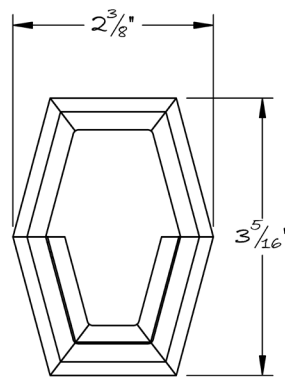

LOWE HARDWARE

No. 3134DR

---

*Available in any of our yacht quality electroplated or patinated finishes.*

• DESIGNED, MANUFACTURED & HAND FINISHED IN MAINE SINCE 1977 •

73 SPRING STREET NEW YORK, NY 10012 (212) 390-0660