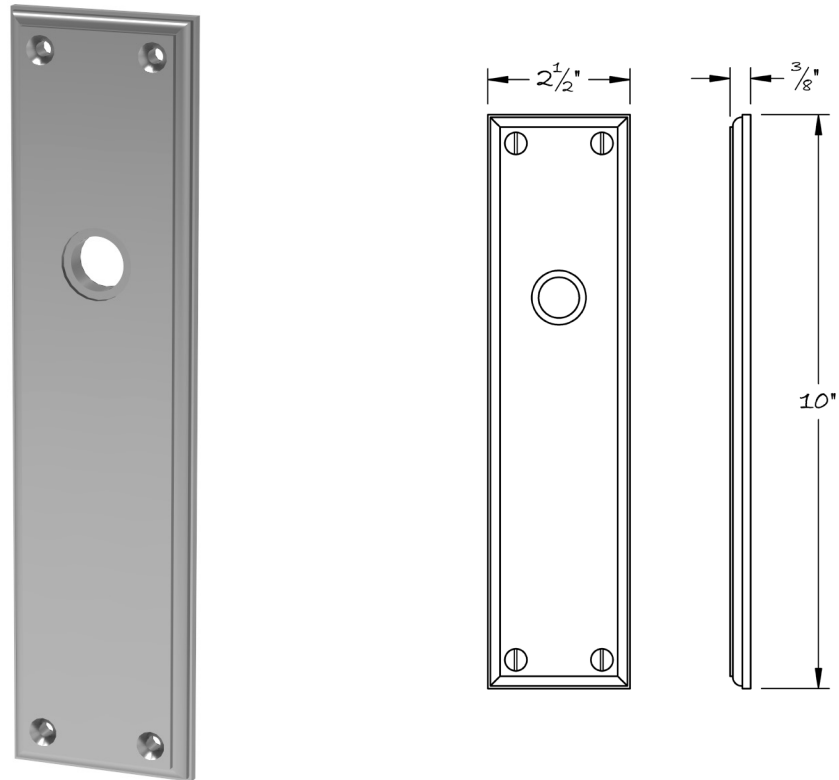

LOWE HARDWARE

No. 1508

*Available in any of our yacht-quality electroplated or patinated finishes.*

• DESIGNED, MANUFACTURED & HAND FINISHED IN MAINE SINCE 1977 •

73 SPRING STREET NEW YORK, NY 10012 (212) 390-0660