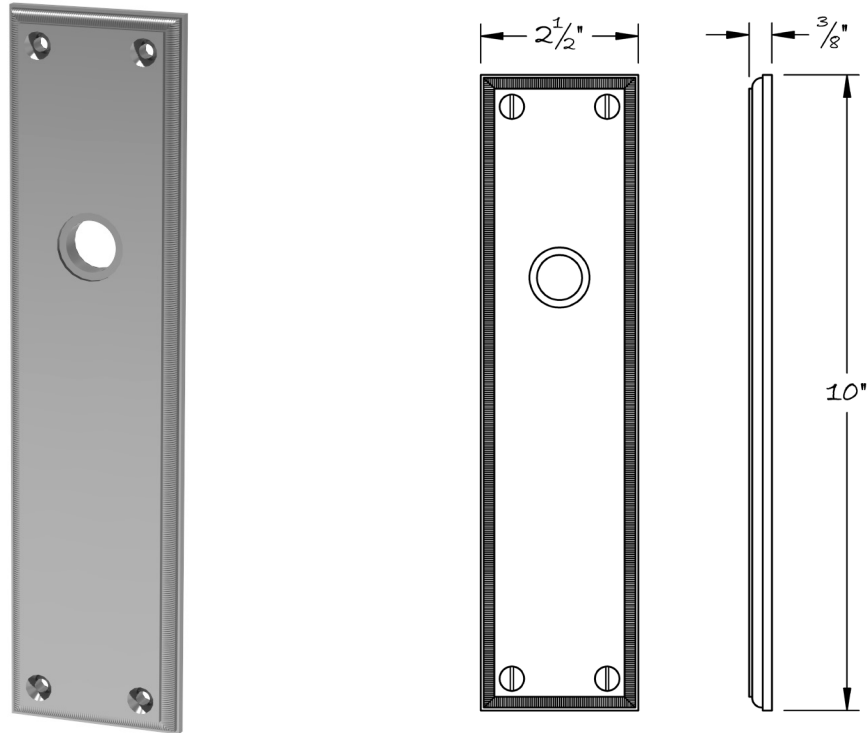

LOWE HARDWARE

No. 1508S

*Available in any of our yacht-quality electroplated or patinated finishes.*

• DESIGNED, MANUFACTURED & HAND FINISHED IN MAINE SINCE 1977 •

73 SPRING STREET NEW YORK, NY 10012 (212) 390-0660