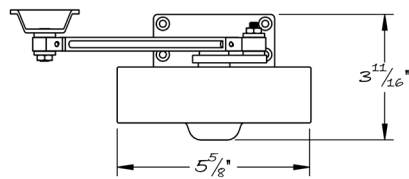

LOWE HARDWARE

No. 9503

No. 9503

*Available in any of our yacht-quality electroplated or patinated finishes.*

DESIGNED, MANUFACTURED & HAND FINISHED IN MAINE SINCE 1977

73 SPRING STREET NEW YORK, NY 10012 (212) 390-0660