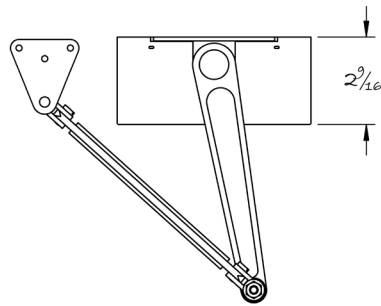

LOWE HARDWARE

No. 9503

No. 9503

*Available in any of our yacht-quality electroplated or patinated finishes.*

DESIGNED, MANUFACTURED & HAND FINISHED IN MAINE SINCE 1977

73 SPRING STREET NEW YORK, NY 10012 (212) 390-0660