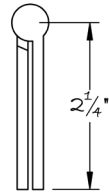

LOWE HARDWARE

No. 8345

*No. 8345*

*Available in any of our yacht-quality electroplated or patinated finishes.*

• DESIGNED, MANUFACTURED & HAND FINISHED IN MAINE SINCE 1977 •

73 SPRING STREET NEW YORK, NY 10012 (212) 390-0660