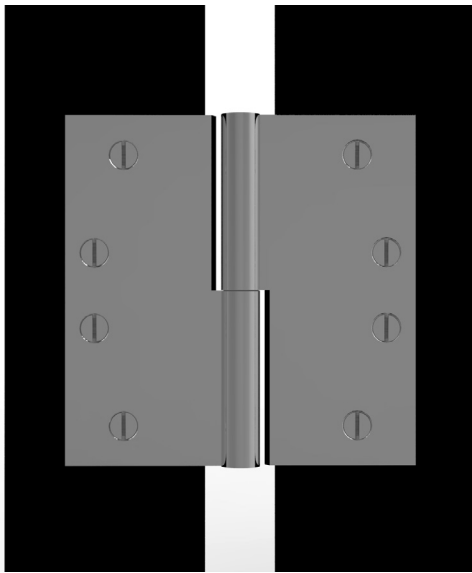

LOWE HARDWARE

No. 8345

*No. 8345*

*Available in any of our yacht-quality electroplated or patinated finishes.*

• DESIGNED, MANUFACTURED & HAND FINISHED IN MAINE SINCE 1977 •

73 SPRING STREET NEW YORK, NY 10012 (212) 390-0660