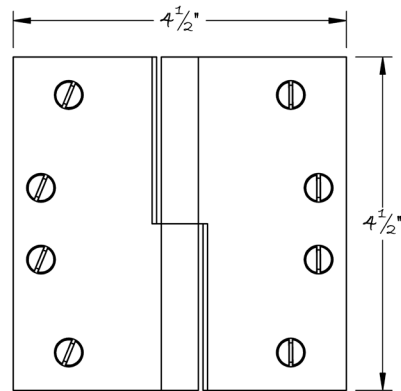

LOWE HARDWARE

No. 8345

*No. 8345*

*Available in any of our yacht-quality electroplated or patinated finishes.*

• DESIGNED, MANUFACTURED & HAND FINISHED IN MAINE SINCE 1977 •

73 SPRING STREET NEW YORK, NY 10012 (212) 390-0660