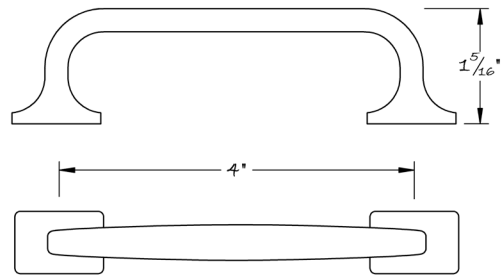

LOWE HARDWARE

No. 7611

---

*Available in any of our yacht-quality electroplated or patinated finishes.*

• DESIGNED, MANUFACTURED & HAND FINISHED IN MAINE SINCE 1977 •

73 SPRING STREET NEW YORK, NY 10012 (212) 390-0660