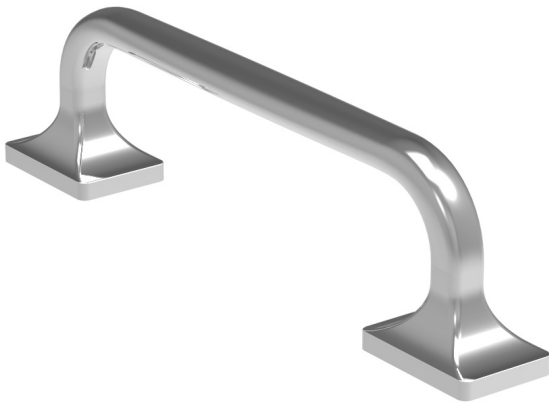

LOWE HARDWARE

No. 7611

---

*Available in any of our yacht-quality electroplated or patinated finishes.*

• DESIGNED, MANUFACTURED & HAND FINISHED IN MAINE SINCE 1977 •

73 SPRING STREET NEW YORK, NY 10012 (212) 390-0660