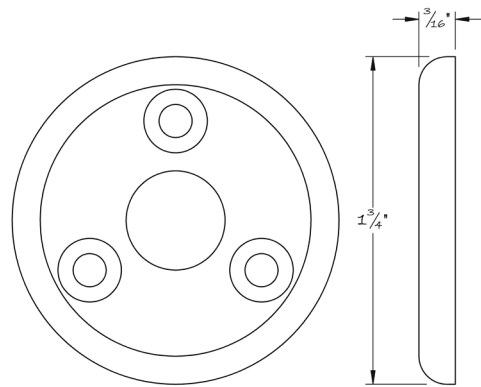

LOWE HARDWARE

No. 4755

---

*Available in any of our yacht-quality electroplated or patinated finishes.*

• DESIGNED, MANUFACTURED & HAND FINISHED IN MAINE SINCE 1977 •

73 SPRING STREET NEW YORK, NY 10012 (212) 390-0660