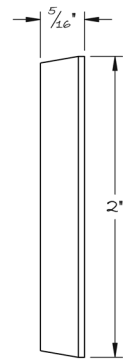

LOWE HARDWARE

No. 4714

---

*Available in any of our yacht-quality electroplated or patinated finishes.*

• DESIGNED, MANUFACTURED & HAND FINISHED IN MAINE SINCE 1977 •

73 SPRING STREET NEW YORK, NY 10012 (212) 390-0660