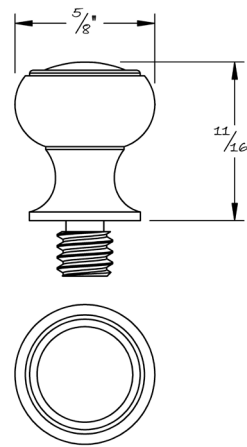

LOWE HARDWARE

No. 8629

---

*Available in any of our yacht-quality electroplated or patinated finishes.*

• DESIGNED, MANUFACTURED & HAND FINISHED IN MAINE SINCE 1977 •

73 SPRING STREET NEW YORK, NY 10012 (212) 390-0660