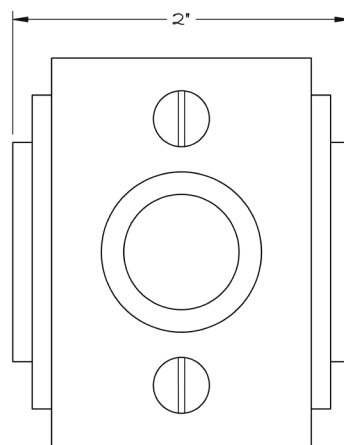

LOWE HARDWARE

No. 4745

---

*No. 4745*

*Available in any of our yacht-quality electroplated or patinated finishes.*

• DESIGNED, MANUFACTURED & HAND FINISHED IN MAINE SINCE 1977 •

73 SPRING STREET NEW YORK, NY 10012 (212) 390-0660