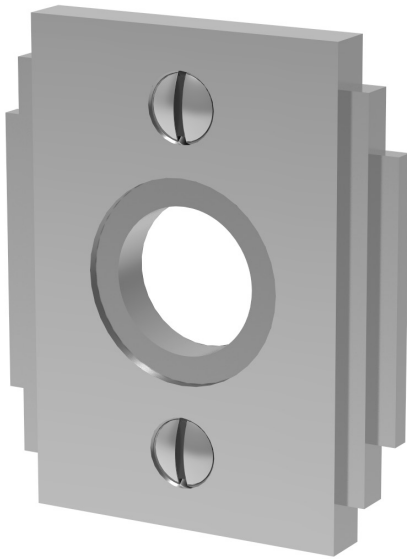

LOWE HARDWARE

No. 4745

---

*No. 4745*

*Available in any of our yacht-quality electroplated or patinated finishes.*

• DESIGNED, MANUFACTURED & HAND FINISHED IN MAINE SINCE 1977 •

73 SPRING STREET NEW YORK, NY 10012 (212) 390-0660