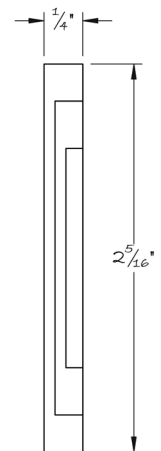

LOWE HARDWARE

No. 4745

---

*No. 4745*

*Available in any of our yacht-quality electroplated or patinated finishes.*

• DESIGNED, MANUFACTURED & HAND FINISHED IN MAINE SINCE 1977 •

73 SPRING STREET NEW YORK, NY 10012 (212) 390-0660