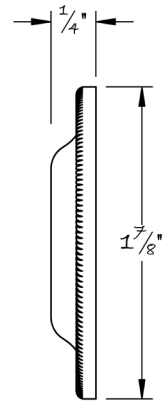

LOWE HARDWARE

No. 4730-1.88

---

*No. 4730-1.88*

*Available in any of our yacht-quality electroplated or patinated finishes.*

• DESIGNED, MANUFACTURED & HAND FINISHED IN MAINE SINCE 1977 •

73 SPRING STREET NEW YORK, NY 10012 (212) 390-0660