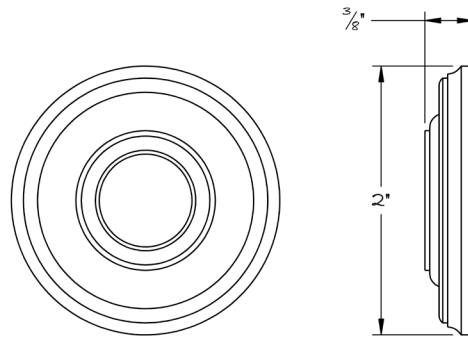

LOWE HARDWARE

No. 4710

---

*Our most traditional American rosette, pictured with a plain ribbon.*

*This item can be appropriately scaled for the project's coordinating trim.*

*Available in any of our yacht-quality electroplated or patinated finishes.*