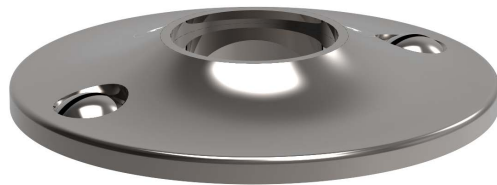

LOWE HARDWARE

No. 4704

---

*Lowe Hardware's No. 4704*

*Available in any of our yacht quality electroplated or patinated finishes.*

• DESIGNED, MANUFACTURED & HAND FINISHED IN MAINE SINCE 1977 •

73 SPRING STREET NEW YORK, NY 10012 (212) 390-0660