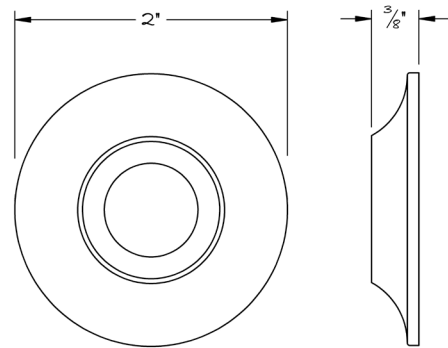

LOWE HARDWARE

No. 4704

---

*No. 4704*

*Available in any of our yacht-quality electroplated or patinated finishes.*

• DESIGNED, MANUFACTURED & HAND FINISHED IN MAINE SINCE 1977 •

73 SPRING STREET NEW YORK, NY 10012 (212) 390-0660