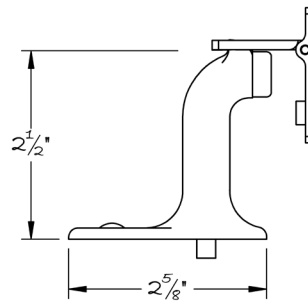

LOWE HARDWARE

No. 9502

---

*Available in any of our yacht-quality electroplated or patinated finishes.*

• DESIGNED, MANUFACTURED & HAND FINISHED IN MAINE SINCE 1977 •

73 SPRING STREET NEW YORK, NY 10012 (212) 390-0660