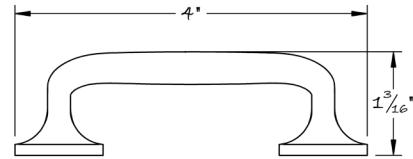

LOWE HARDWARE

No. 7605

---

*No. 7605*

*Available in any of our yacht-quality electroplated or patinated finishes.*

• DESIGNED, MANUFACTURED & HAND FINISHED IN MAINE SINCE 1977 •

73 SPRING STREET NEW YORK, NY 10012 (212) 390-0660