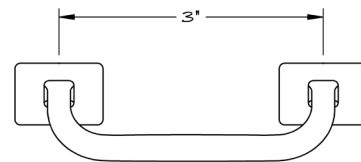

LOWE HARDWARE

No. 7605

---

*No. 7605*

*Available in any of our yacht-quality electroplated or patinated finishes.*

• DESIGNED, MANUFACTURED & HAND FINISHED IN MAINE SINCE 1977 •

73 SPRING STREET NEW YORK, NY 10012 (212) 390-0660