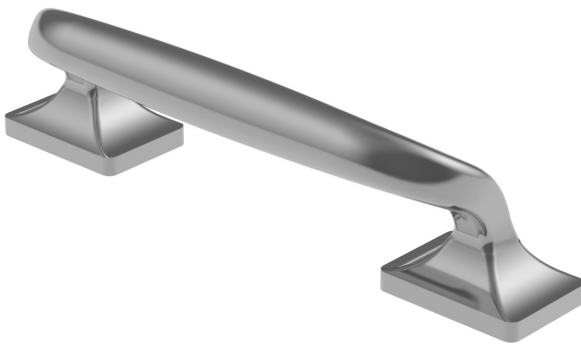

LOWE HARDWARE

No. 7605

---

*No. 7605*

*Available in any of our yacht-quality electroplated or patinated finishes.*

• DESIGNED, MANUFACTURED & HAND FINISHED IN MAINE SINCE 1977 •

73 SPRING STREET NEW YORK, NY 10012 (212) 390-0660