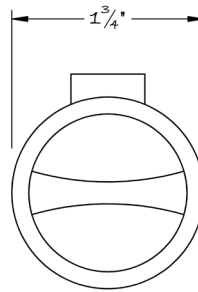

LOWE HARDWARE

No. 6060

---

Lowé 6060 Rotating mortise latch for securing desk drawers or cabinet doors.  
*Available in any of our yacht-quality electroplated or patinated finishes.*

• DESIGNED, MANUFACTURED & HAND FINISHED IN MAINE SINCE 1977 •