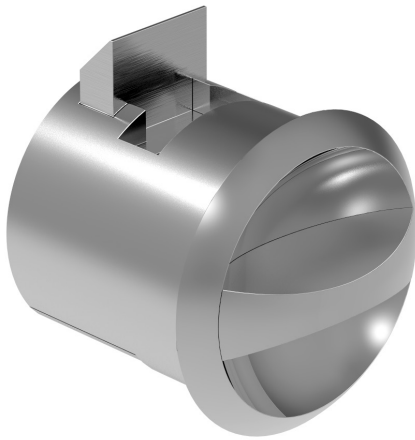

LOWE HARDWARE

No. 6060

---

Lowé 6060 Rotating mortise latch for securing desk drawers or cabinet doors.  
*Available in any of our yacht-quality electroplated or patinated finishes.*

• DESIGNED, MANUFACTURED & HAND FINISHED IN MAINE SINCE 1977 •