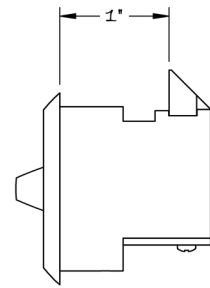

LOWE HARDWARE

No. 6060

---

Lowé 6060 Rotating mortise latch for securing desk drawers or cabinet doors.  
*Available in any of our yacht-quality electroplated or patinated finishes.*

• DESIGNED, MANUFACTURED & HAND FINISHED IN MAINE SINCE 1977 •