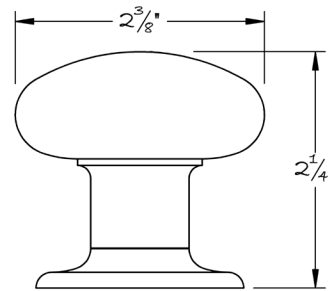

LOWE HARDWARE

No. 5106

---

*Available in any of our yacht quality electroplated or patinated finishes.*

• DESIGNED, MANUFACTURED & HAND FINISHED IN MAINE SINCE 1977 •

73 SPRING STREET NEW YORK, NY 10012 (212) 390-0660