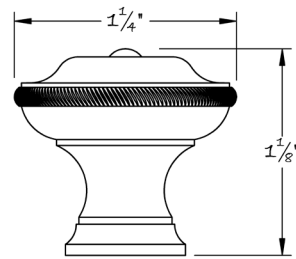

LOWE HARDWARE

No. 5105

---

*Available in any of our yacht quality electroplated or patinated finishes.*

• DESIGNED, MANUFACTURED & HAND FINISHED IN MAINE SINCE 1977 •

73 SPRING STREET NEW YORK, NY 10012 (212) 390-0660