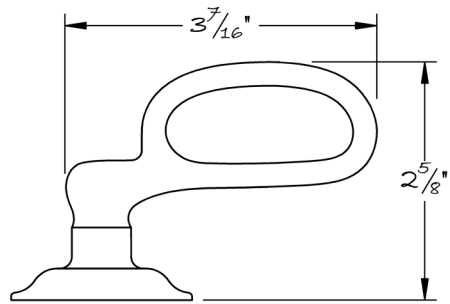

LOWE HARDWARE

No. 6614

---

*Available in any of our yacht-quality electroplated or patinated finishes.*

• DESIGNED, MANUFACTURED & HAND FINISHED IN MAINE SINCE 1977 •

73 SPRING STREET NEW YORK, NY 10012 (212) 390-0660