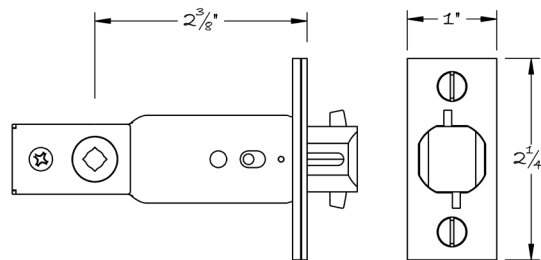

LOWE HARDWARE

No. 4312

---

*Available in all finishes.*

• DESIGNED, MANUFACTURED & HAND FINISHED IN MAINE SINCE 1977 •

73 SPRING STREET NEW YORK, NY 10012 (212) 390-0660

WWW.LOWE-HARDWARE.COM