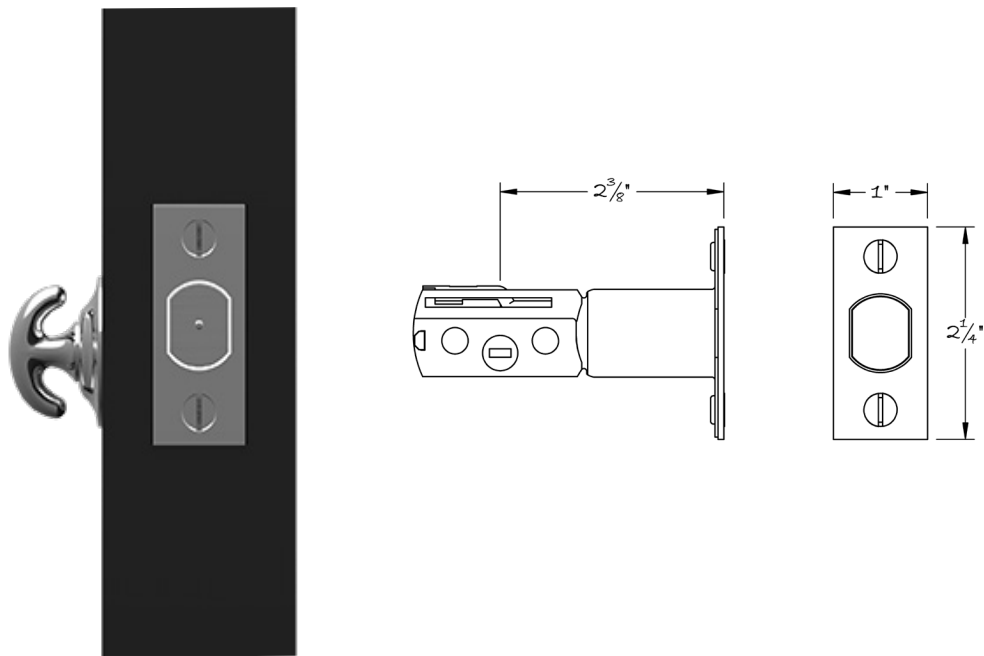

LOWE HARDWARE

No. 4311

---

*Available in all finishes.*

• DESIGNED, MANUFACTURED & HAND FINISHED IN MAINE SINCE 1977 •

73 SPRING STREET NEW YORK, NY 10012 (212) 390-0660

WWW.LOWE-HARDWARE.COM