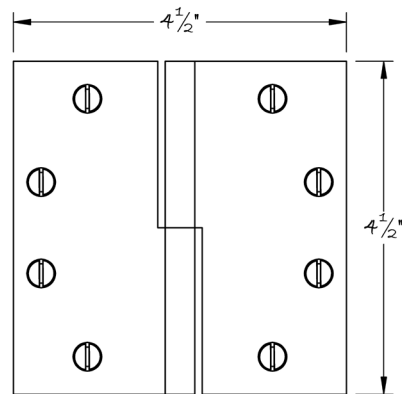

LOWE HARDWARE

No. 8345S

*No. 8345S*

*Available in any of our yacht-quality electroplated or patinated finishes.*

• DESIGNED, MANUFACTURED & HAND FINISHED IN MAINE SINCE 1977 •

73 SPRING STREET NEW YORK, NY 10012 (212) 390-0660