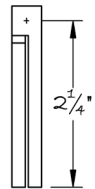

LOWE HARDWARE

No. 8345S

*No. 8345S*

*Available in any of our yacht-quality electroplated or patinated finishes.*

• DESIGNED, MANUFACTURED & HAND FINISHED IN MAINE SINCE 1977 •

73 SPRING STREET NEW YORK, NY 10012 (212) 390-0660