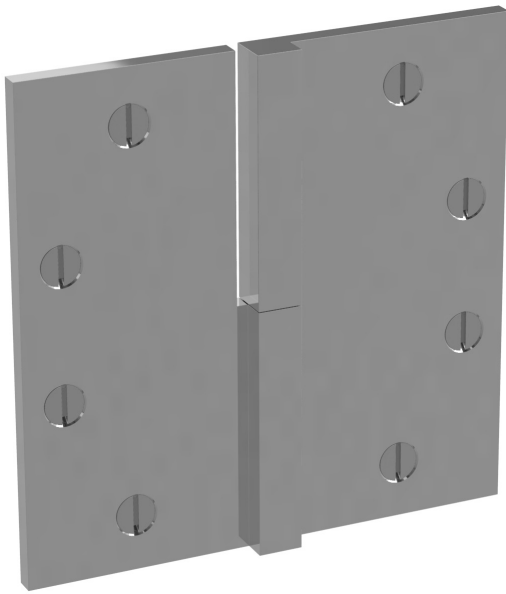

LOWE HARDWARE

No. 8345S

*No. 8345S*

*Available in any of our yacht-quality electroplated or patinated finishes.*

• DESIGNED, MANUFACTURED & HAND FINISHED IN MAINE SINCE 1977 •

73 SPRING STREET NEW YORK, NY 10012 (212) 390-0660