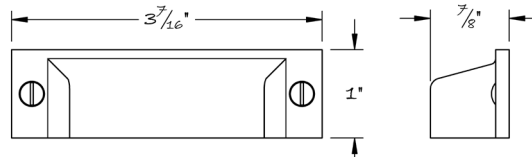

LOWE HARDWARE

No. 3064

---

*Lowe Hardware's No. 3064 Pull.*

*Available in any of our yacht quality electroplated or patinated finishes.*

• DESIGNED, MANUFACTURED & HAND FINISHED IN MAINE SINCE 1977 •

73 SPRING STREET NEW YORK, NY 10012 (212) 390-0660