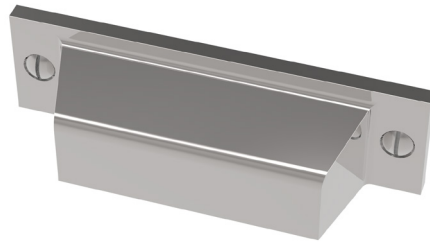

LOWE HARDWARE

No. 3064

---

*Lowe Hardware's No. 3064 Pull.*

*Available in any of our yacht quality electroplated or patinated finishes.*

• DESIGNED, MANUFACTURED & HAND FINISHED IN MAINE SINCE 1977 •

73 SPRING STREET NEW YORK, NY 10012 (212) 390-0660