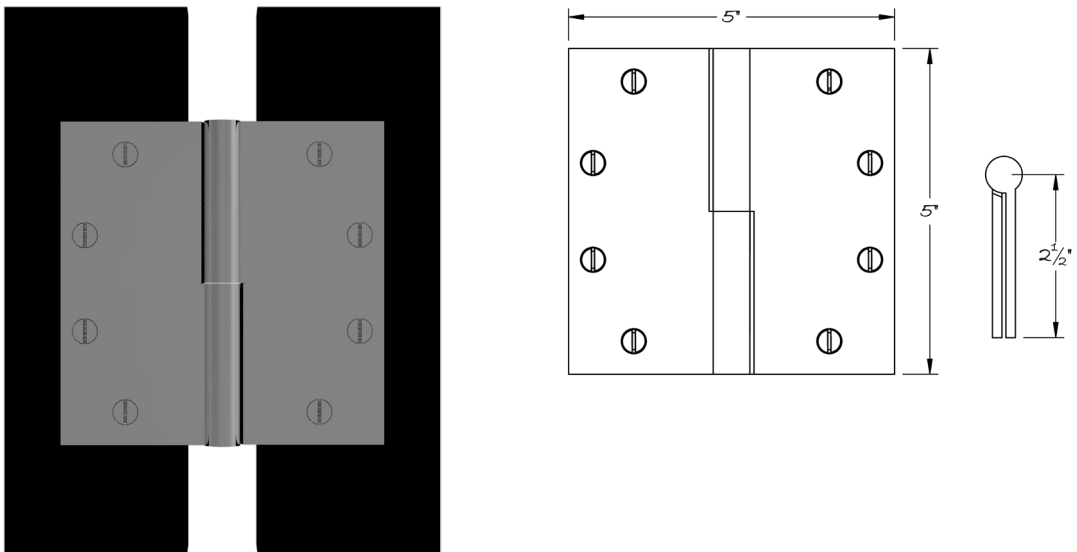

LOWE HARDWARE

No. 8350

*Available in any of our yacht quality electroplated or patinated finishes.*

• DESIGNED, MANUFACTURED & HAND FINISHED IN MAINE SINCE 1977 •

73 SPRING STREET NEW YORK, NY 10012 (212) 390-0660