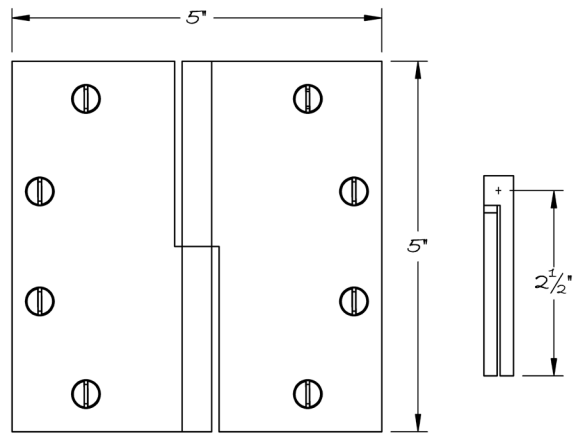

LOWE HARDWARE

No. 8350S

---

*No. 8350S*

*Available in any of our yacht-quality electroplated or patinated finishes.*

• DESIGNED, MANUFACTURED & HAND FINISHED IN MAINE SINCE 1977 •

73 SPRING STREET NEW YORK, NY 10012 (212) 390-0660