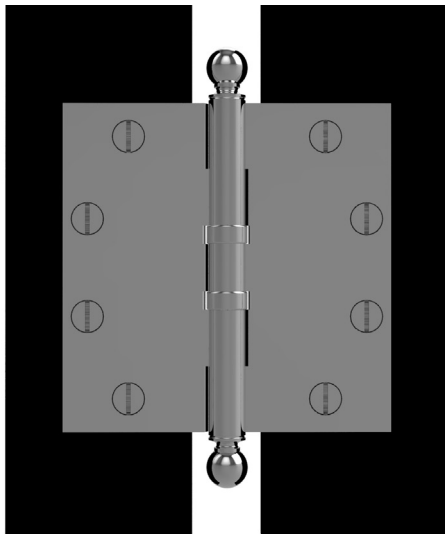

LOWE HARDWARE

No. 8055BB

---

*Available in any of our yacht-quality electroplated or patinated finishes.*

• DESIGNED, MANUFACTURED & HAND FINISHED IN MAINE SINCE 1977 •

73 SPRING STREET NEW YORK, NY 10012 (212) 390-0660