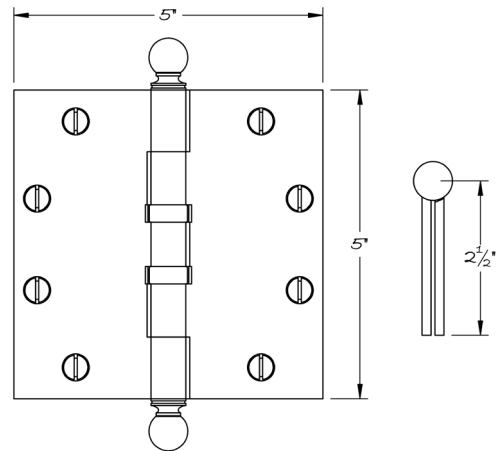

LOWE HARDWARE

No. 8055BB

---

*Available in any of our yacht-quality electroplated or patinated finishes.*

• DESIGNED, MANUFACTURED & HAND FINISHED IN MAINE SINCE 1977 •

73 SPRING STREET NEW YORK, NY 10012 (212) 390-0660