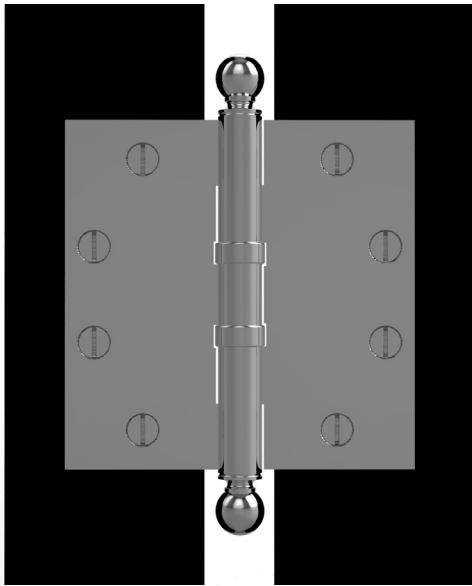

LOWE HARDWARE

No. 8045BB

*No. 8045BB*

*Available in any of our yacht-quality electroplated or patinated finishes.*

• DESIGNED, MANUFACTURED & HAND FINISHED IN MAINE SINCE 1977 •

73 SPRING STREET NEW YORK, NY 10012 (212) 390-0660