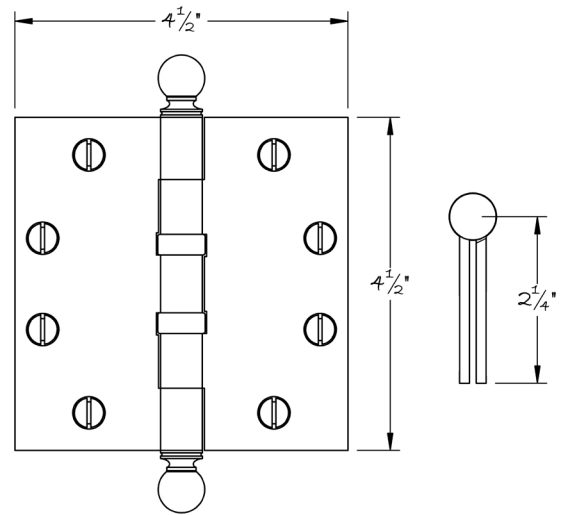

LOWE HARDWARE

No. 8045BB

*No. 8045BB*

*Available in any of our yacht-quality electroplated or patinated finishes.*

• DESIGNED, MANUFACTURED & HAND FINISHED IN MAINE SINCE 1977 •

73 SPRING STREET NEW YORK, NY 10012 (212) 390-0660