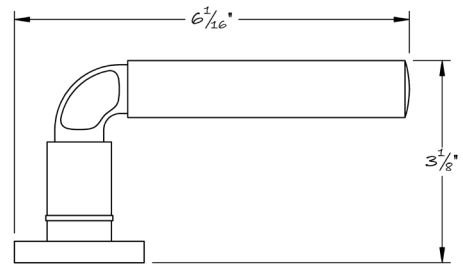

LOWE HARDWARE

No. 6542

*Shown here on the 4722 rose, the 6542 lever is compatible with any rose or escutcheon.
All hardware is made-to-order. Details and dimensions can be modified to suit any project.
Available in any of our yacht quality finishes.*