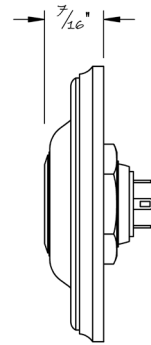

LOWE HARDWARE

No. 4710DB

---

*Available in any of our yacht-quality electroplated or patinated finishes.*

• DESIGNED, MANUFACTURED & HAND FINISHED IN MAINE SINCE 1977 •

73 SPRING STREET NEW YORK, NY 10012 (212) 390-0660