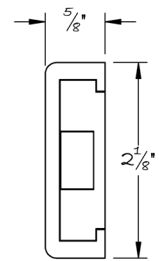

LOWE HARDWARE

No. 2012-DB

---

*Available in any of our yacht quality electroplated or patinated finishes.*

• DESIGNED, MANUFACTURED & HAND FINISHED IN MAINE SINCE 1977 •

73 SPRING STREET NEW YORK, NY 10012 (212) 390-0660