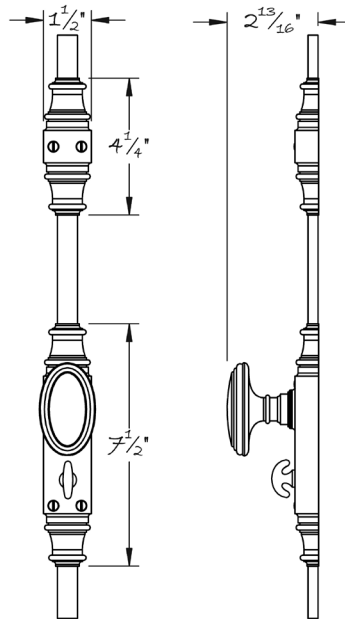

LOWE HARDWARE

No. 6071

*Available in any of our yacht-quality electroplated or patinated finishes.*

• DESIGNED, MANUFACTURED & HAND FINISHED IN MAINE SINCE 1977 •

73 SPRING STREET NEW YORK, NY 10012 (212) 390-0660