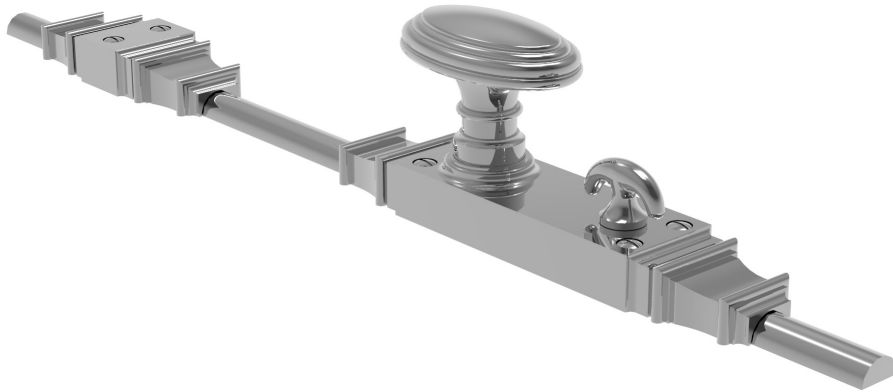

LOWE HARDWARE

No. 6071

*Available in any of our yacht-quality electroplated or patinated finishes.*

• DESIGNED, MANUFACTURED & HAND FINISHED IN MAINE SINCE 1977 •

73 SPRING STREET NEW YORK, NY 10012 (212) 390-0660