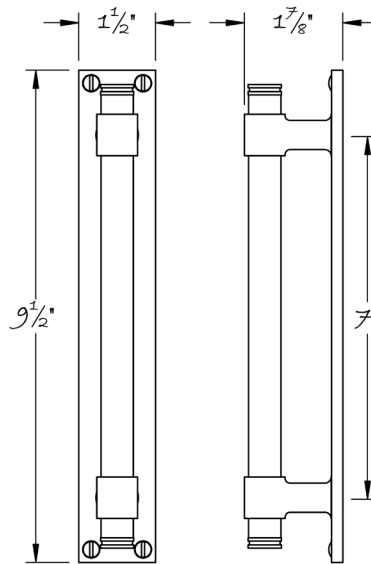

LOWE HARDWARE

No. 6527C

*No. 6527C*

*Available in any of our yacht-quality electroplated or patinated finishes.*

• DESIGNED, MANUFACTURED & HAND FINISHED IN MAINE SINCE 1977 •

73 SPRING STREET NEW YORK, NY 10012 (212) 390-0660