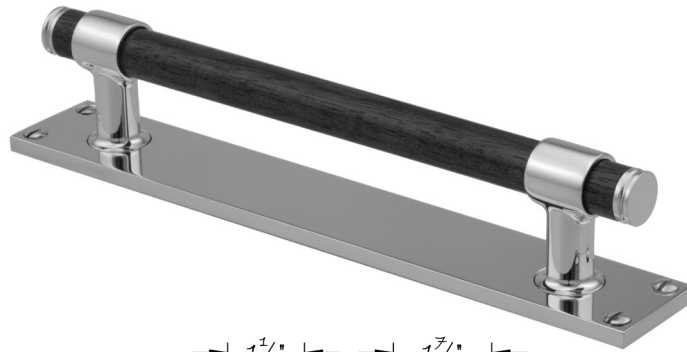

LOWE HARDWARE

No. 6527C

*No. 6527C*

*Available in any of our yacht-quality electroplated or patinated finishes.*

• DESIGNED, MANUFACTURED & HAND FINISHED IN MAINE SINCE 1977 •

73 SPRING STREET NEW YORK, NY 10012 (212) 390-0660