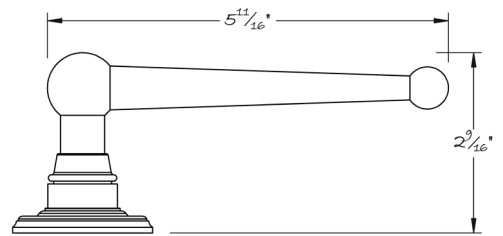

LOWE HARDWARE

No. 6525

---

*No. 6525*

*Available in any of our yacht-quality electroplated or patinated finishes.*

• DESIGNED, MANUFACTURED & HAND FINISHED IN MAINE SINCE 1977 •

73 SPRING STREET NEW YORK, NY 10012 (212) 390-0660