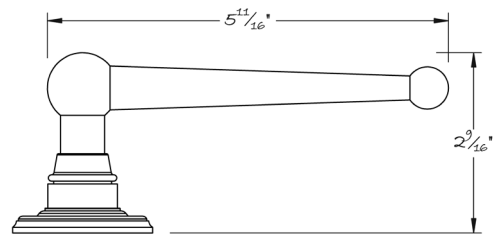

LOWE HARDWARE

No. 6525

---

*The 6525 lever is compatible with any rose or escutcheon. All hardware is made-to-order.*

*Details and dimensions can be modified to suit any project.*

*Available in any of our yacht quality finishes.*