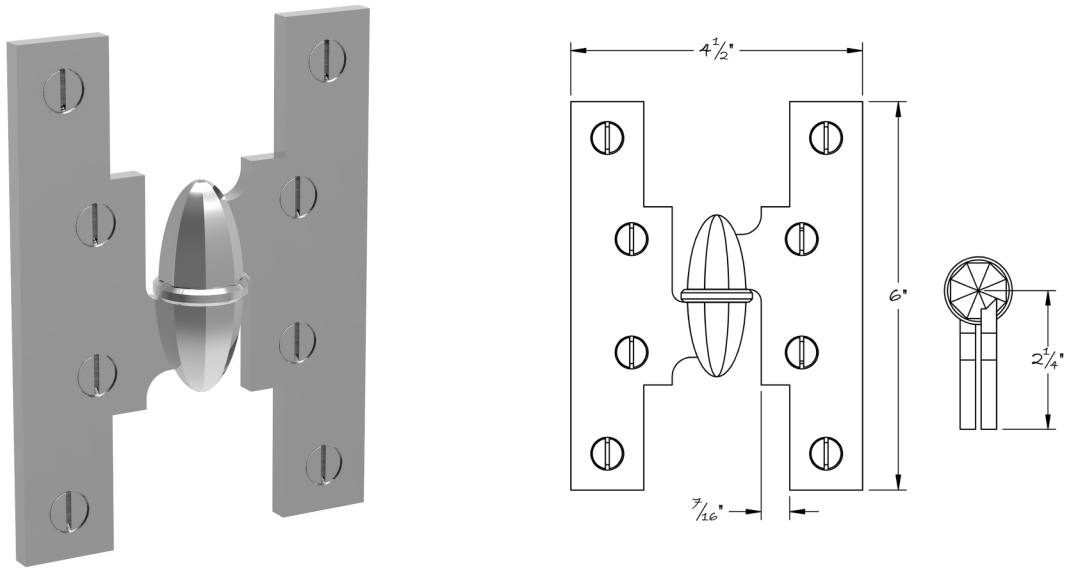

LOWE HARDWARE

No. 8517

No. 8517

*Available in any of our yacht-quality electroplated or patinated finishes.*

• DESIGNED, MANUFACTURED & HAND FINISHED IN MAINE SINCE 1977 •

73 SPRING STREET NEW YORK, NY 10012 (212) 390-0660