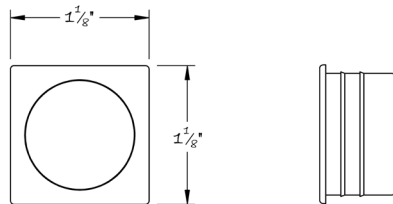

LOWE HARDWARE

No. 7013

SQUARE PUSH BUTTON TRIM RING

*Our No. 7013 Square Push Button Trim Ring lends a modern feel,
and coordinates with our No. 7004 Flat Push Button (shown).*

Available in any of our yacht-quality electroplated or patinated finishes.